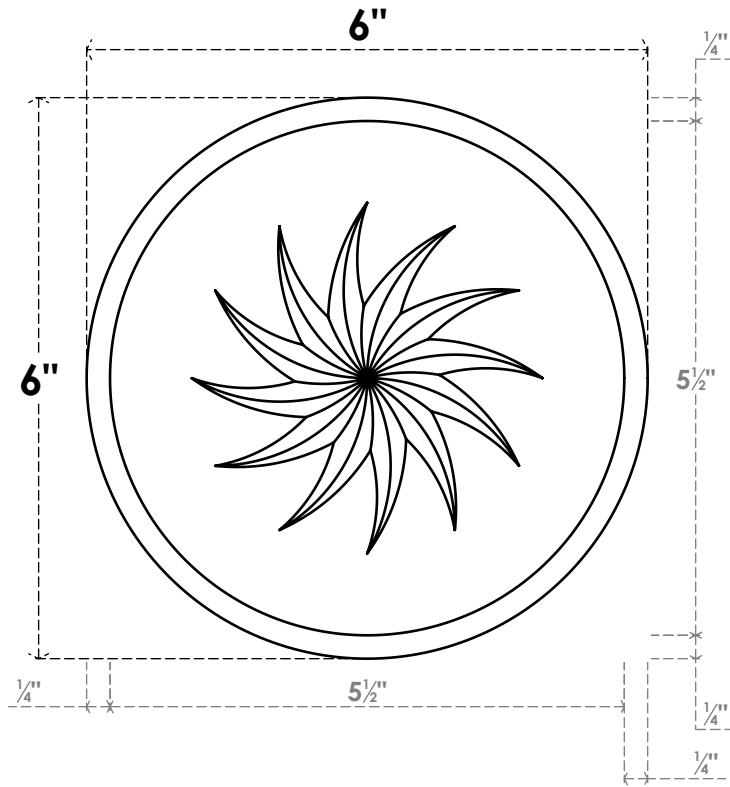

ROSP060X060X100GRY13

6"W X 6"H X 1"P STANDARD GRAYSON SPIRAL ROSETTE WITH BEVELED EDGE, ARCHITECTURAL GRADE PVC

FRONT

SIDE

EKENA MILLWORK
2300 WEST MAIN ST.
CLARKSVILLE, TX 75426
TOLL FREE: 866-607-0453
WWW.EKENAMILLWORK.COM