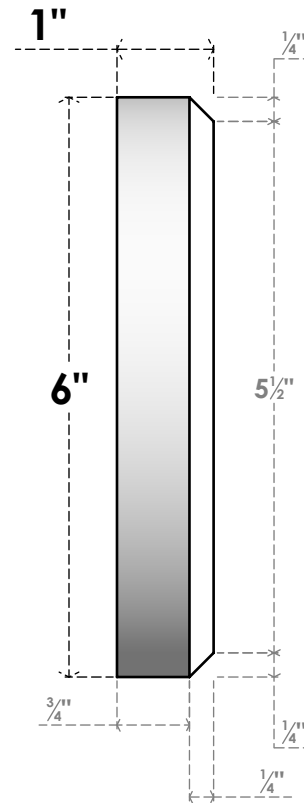

ROSP060X060X100GRY13

6"W X 6"H X 1"P STANDARD GRAYSON SPIRAL ROSETTE WITH BEVELED EDGE, ARCHITECTURAL GRADE PVC

FRONT

SIDE

EKENA MILLWORK
2300 WEST MAIN ST.
CLARKSVILLE, TX 75426
TOLL FREE: 866-607-0453
WWW.EKENAMILLWORK.COM

NOTES

1. INSTALLATION TO BE COMPLETED IN ACCORDANCE WITH MANUFACTURER'S SPECIFICATIONS.
2. DRAWING MAY NOT BE TO SCALE
3. THIS DRAWING IS INTENDED FOR DESIGN AND PLANNING PURPOSES ONLY.
4. ALL INFORMATION CONTAINED HEREIN WAS CURRENT AT THE TIME OF DEVELOPMENT BUT MUST BE REVIEWED AND APPROVED BY THE PRODUCT MANUFACTURER TO BE CONSIDERED ACCURATE.
5. ARCHITECTURAL GRADE PVC PRODUCTS ARE MADE FROM EXPANDED CELLULAR PVC AND COME NATURALLY WHITE BUT MAY BE PAINTED